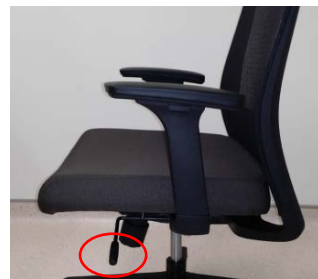

OPERATION MANUAL

Tender No.: 31793

Executive armchair (high back chair = with headrest) (Model: PC-H5-S)

Executive armchair (medium back) (Model: PC-M5-S)

High back chair = with headrest
Height & angle adjustable
高背椅 = 加配頭枕
可調較高度及角度

Button for
armrest height
adjustment
按鈕調較扶手高度

Height adjustable
Lumbar support
可調較高度腰靠

Control bar for
seat depth
adjustment
控制桿調較座位深度

Control bar for
backrest tilting lock
and seat height
控制桿
控制椅背傾仰鎖
及調較座位高低

Tension control for
Backrest tilting
旋鈕調較椅背傾仰力度